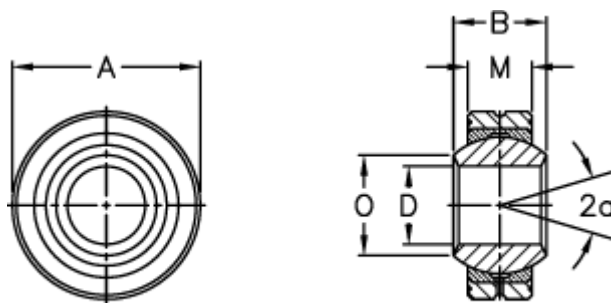

Article number: 03401020

Description: Fluro Rod end GLXS 20

Measures

Str. 3-4 uden smørerille

A = 46

a (degrees) = 14

B = 25

D = 20

Dynamic load C (kN) = 31.5

M = 18

O = 24.3

Permissible rpm = 540

Static load C0 (kN) = 188.5

Weight = 200